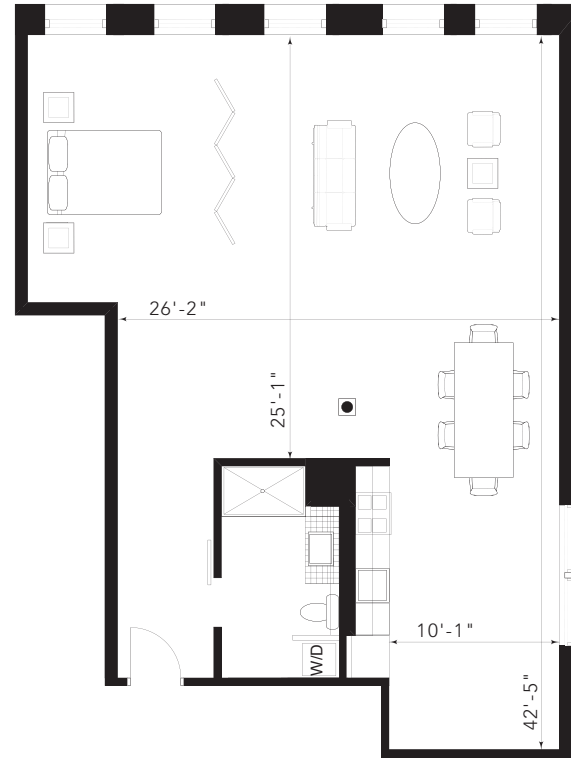

FOR INQUIRIES CONTACT:

lofts@samis.com

206.854.4400

seattlehistoriclofts.com