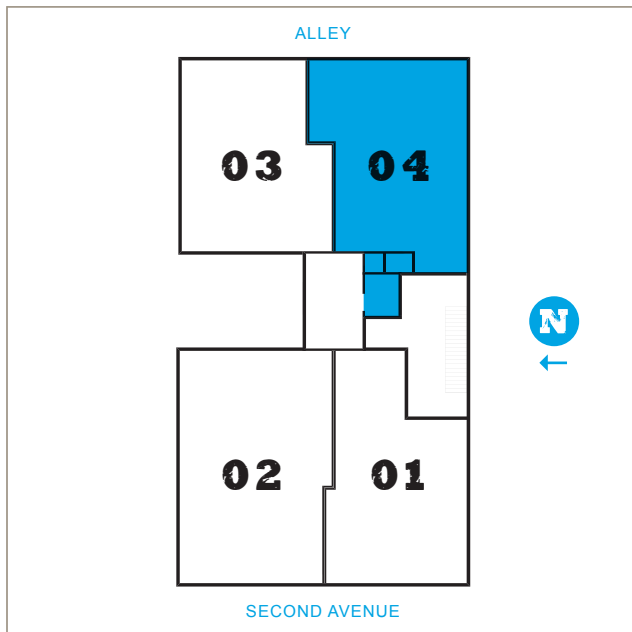

FOR INQUIRIES CONTACT:

lofts@samis.com

206.854.4400

seattlehistoriclofts.com