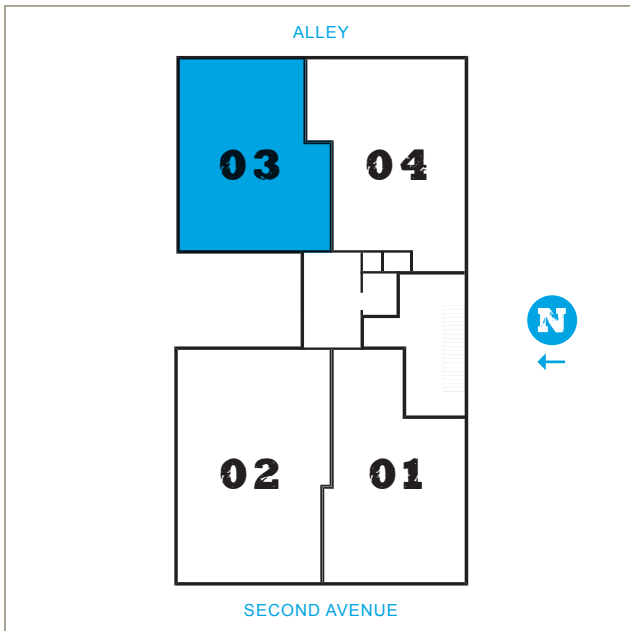

FOR INQUIRIES CONTACT:

lofts@samis.com

206.854.4400

seattlehistoriclofts.com