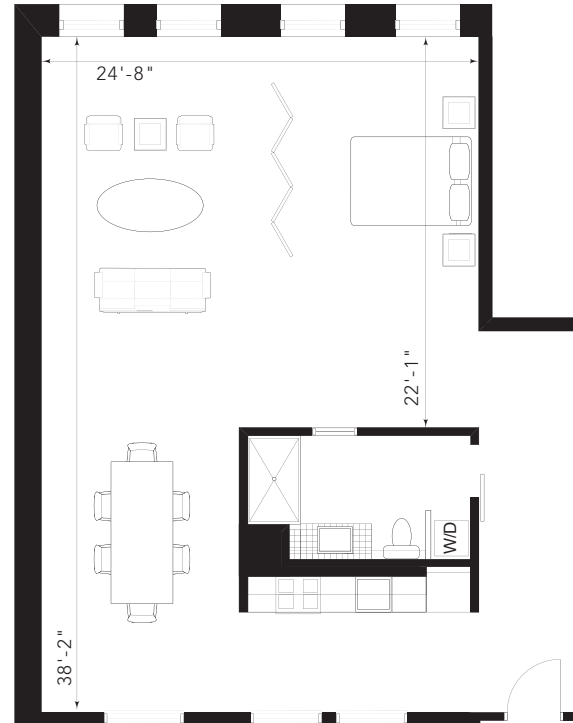

FOR INQUIRIES CONTACT:

lofts@samis.com

206.854.4400

seattlehistoriclofts.com