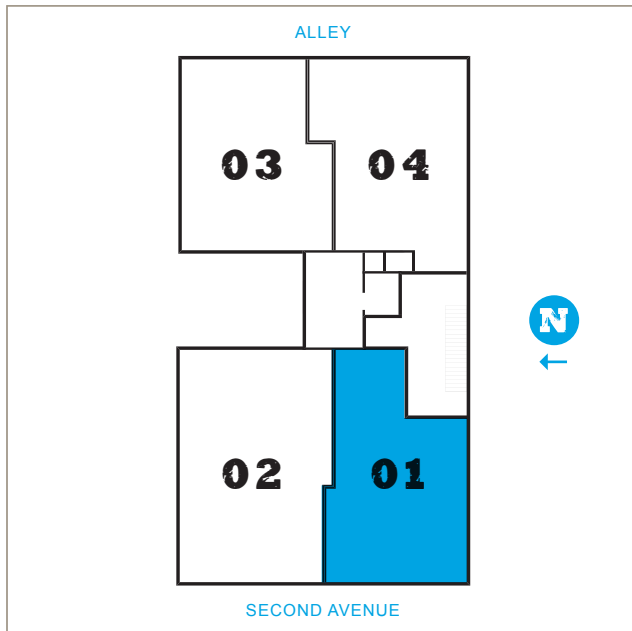

FOR INQUIRIES CONTACT:

lofts@samis.com

206.854.4400

seattlehistoriclofts.com