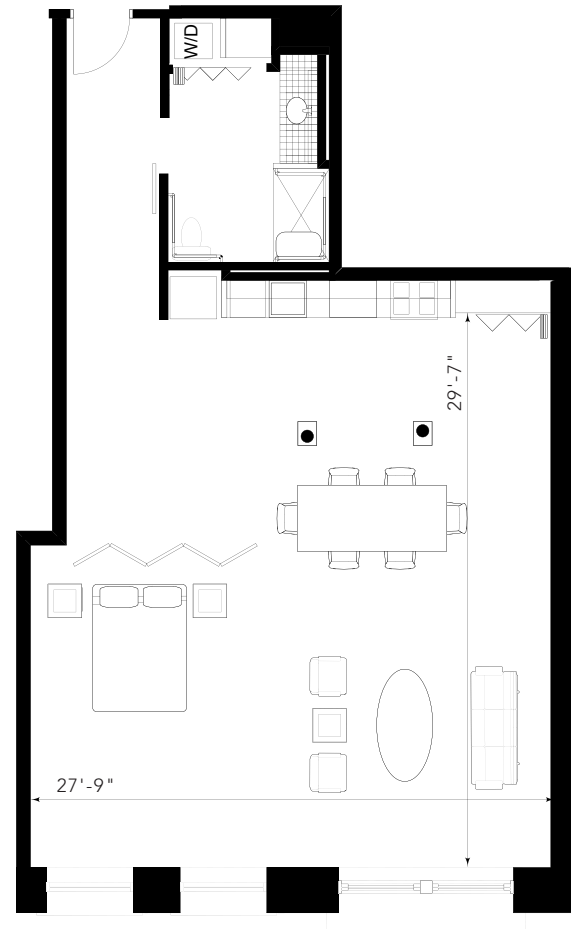

FOR INQUIRIES CONTACT:

lofts@samis.com

206.854.4400

seattlehistoriclofts.com